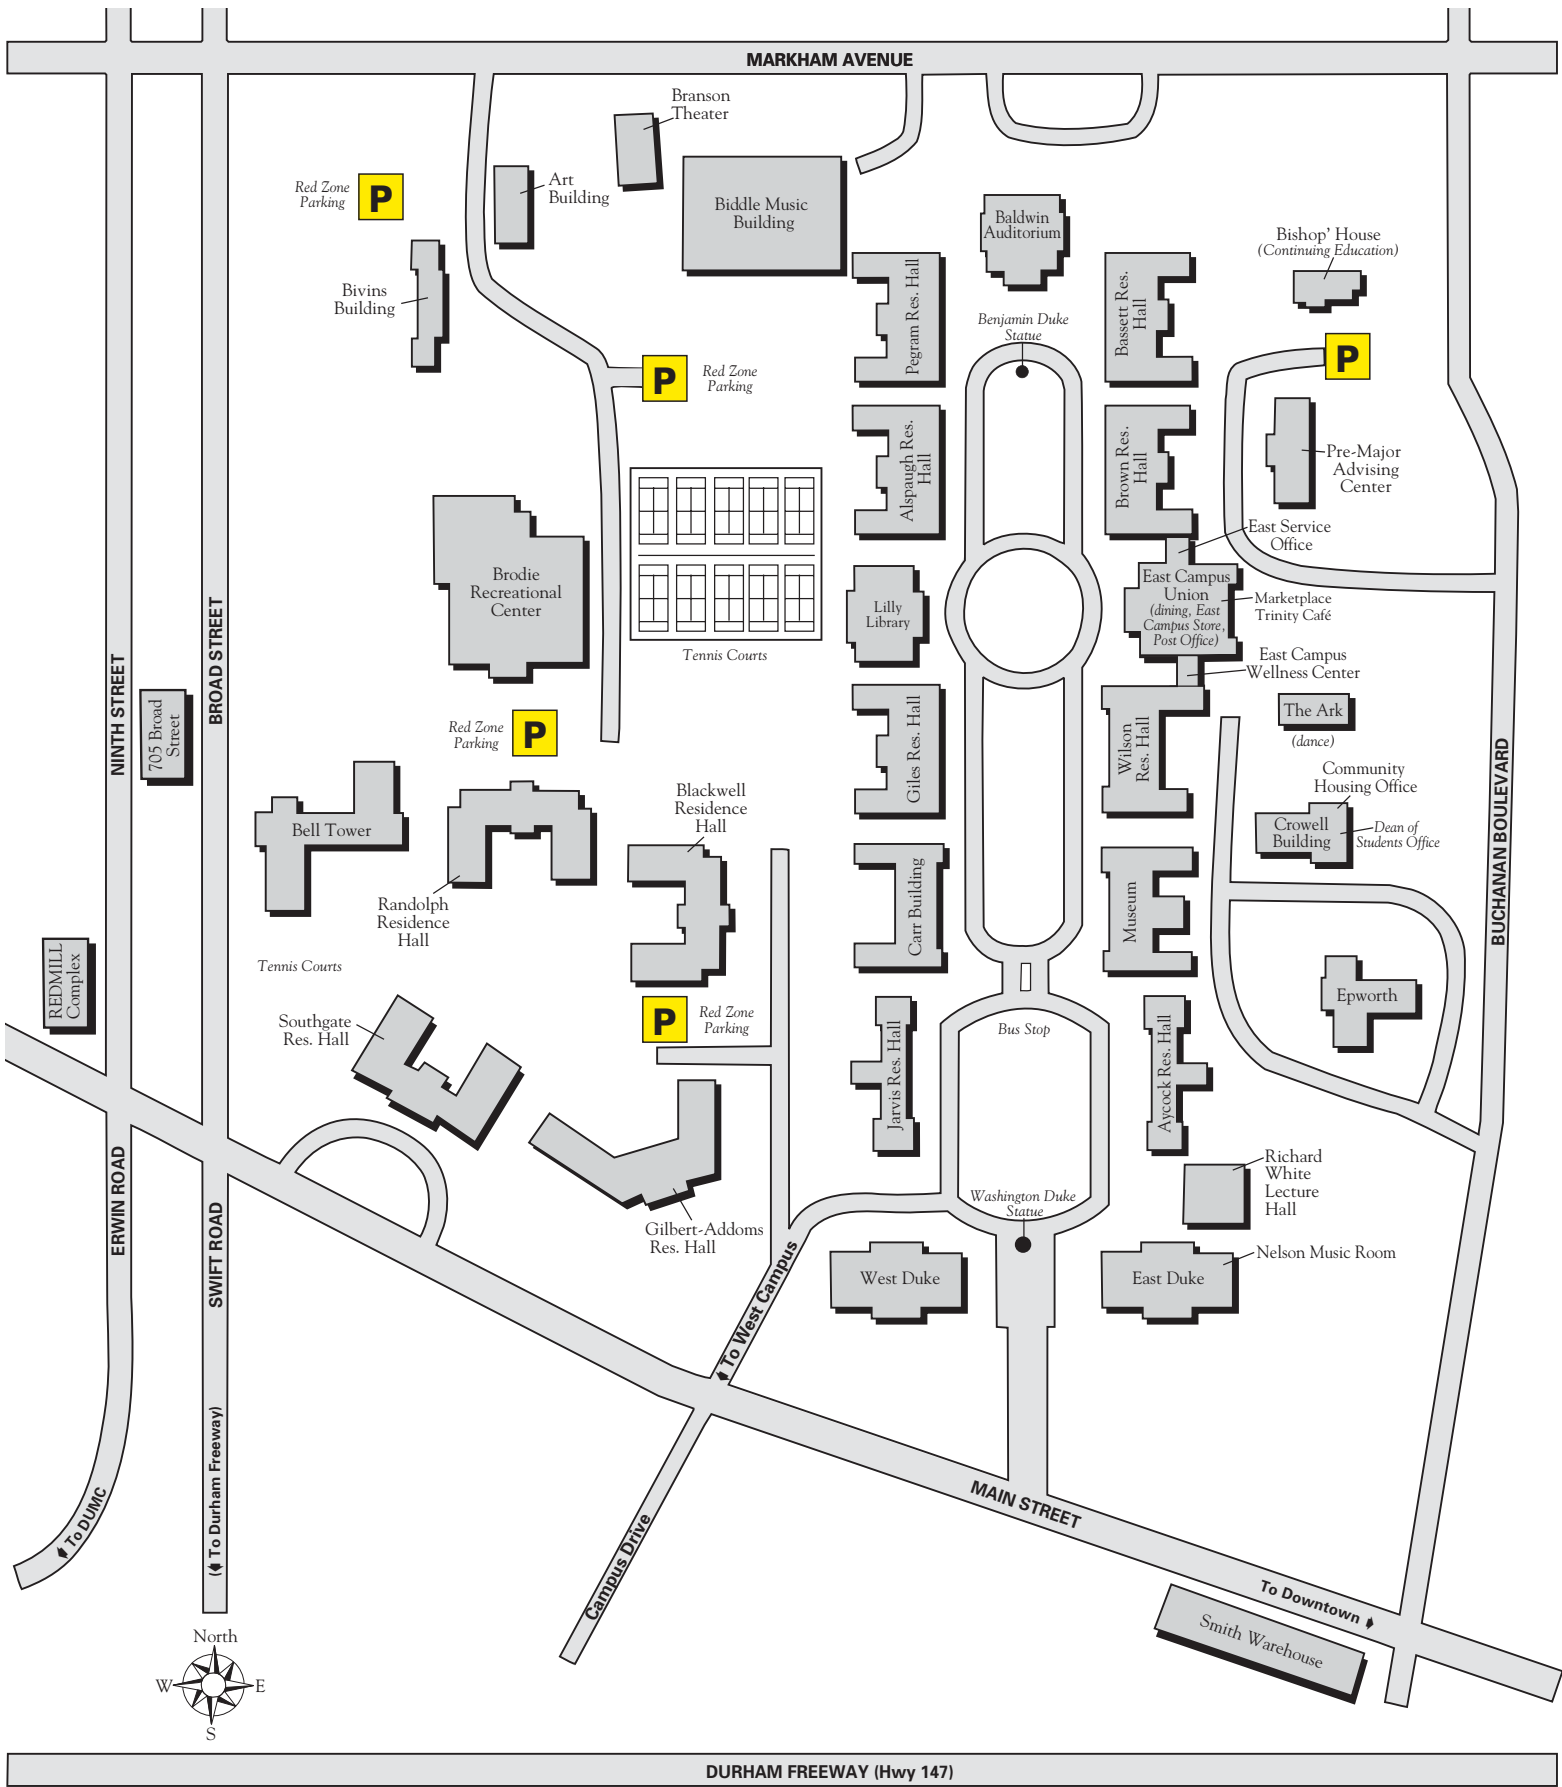

- | | | | | | |
|-----|---|---------------------------------|------------------------|------------------------|------------------------|
| KEY | 1. Ark | 5. Brodie Aerobics | 9. DSA - Carr Gym | 13. East Duke - 204B | 16. Hull Ave. Studio |
| | 2. Arts Annex A & B | 6. Brodie Lower Gym | 10. DSA - Carr Studio | 14. East Duke - 209 | 17. Southgate Gym |
| | 3. Bivins 210-A | 7. Brody Theatre (Branson Bldg) | 11. DSA - Weaver Stage | 15. East Duke - Nelson | 18. White Lecture Hall |
| | 4. ADF's Samuel H. Scripps Studio A & B | 8. Coffee House | 12. DSA - Upper Studio | Music Room | |

DUKE UNIVERSITY
East Campus